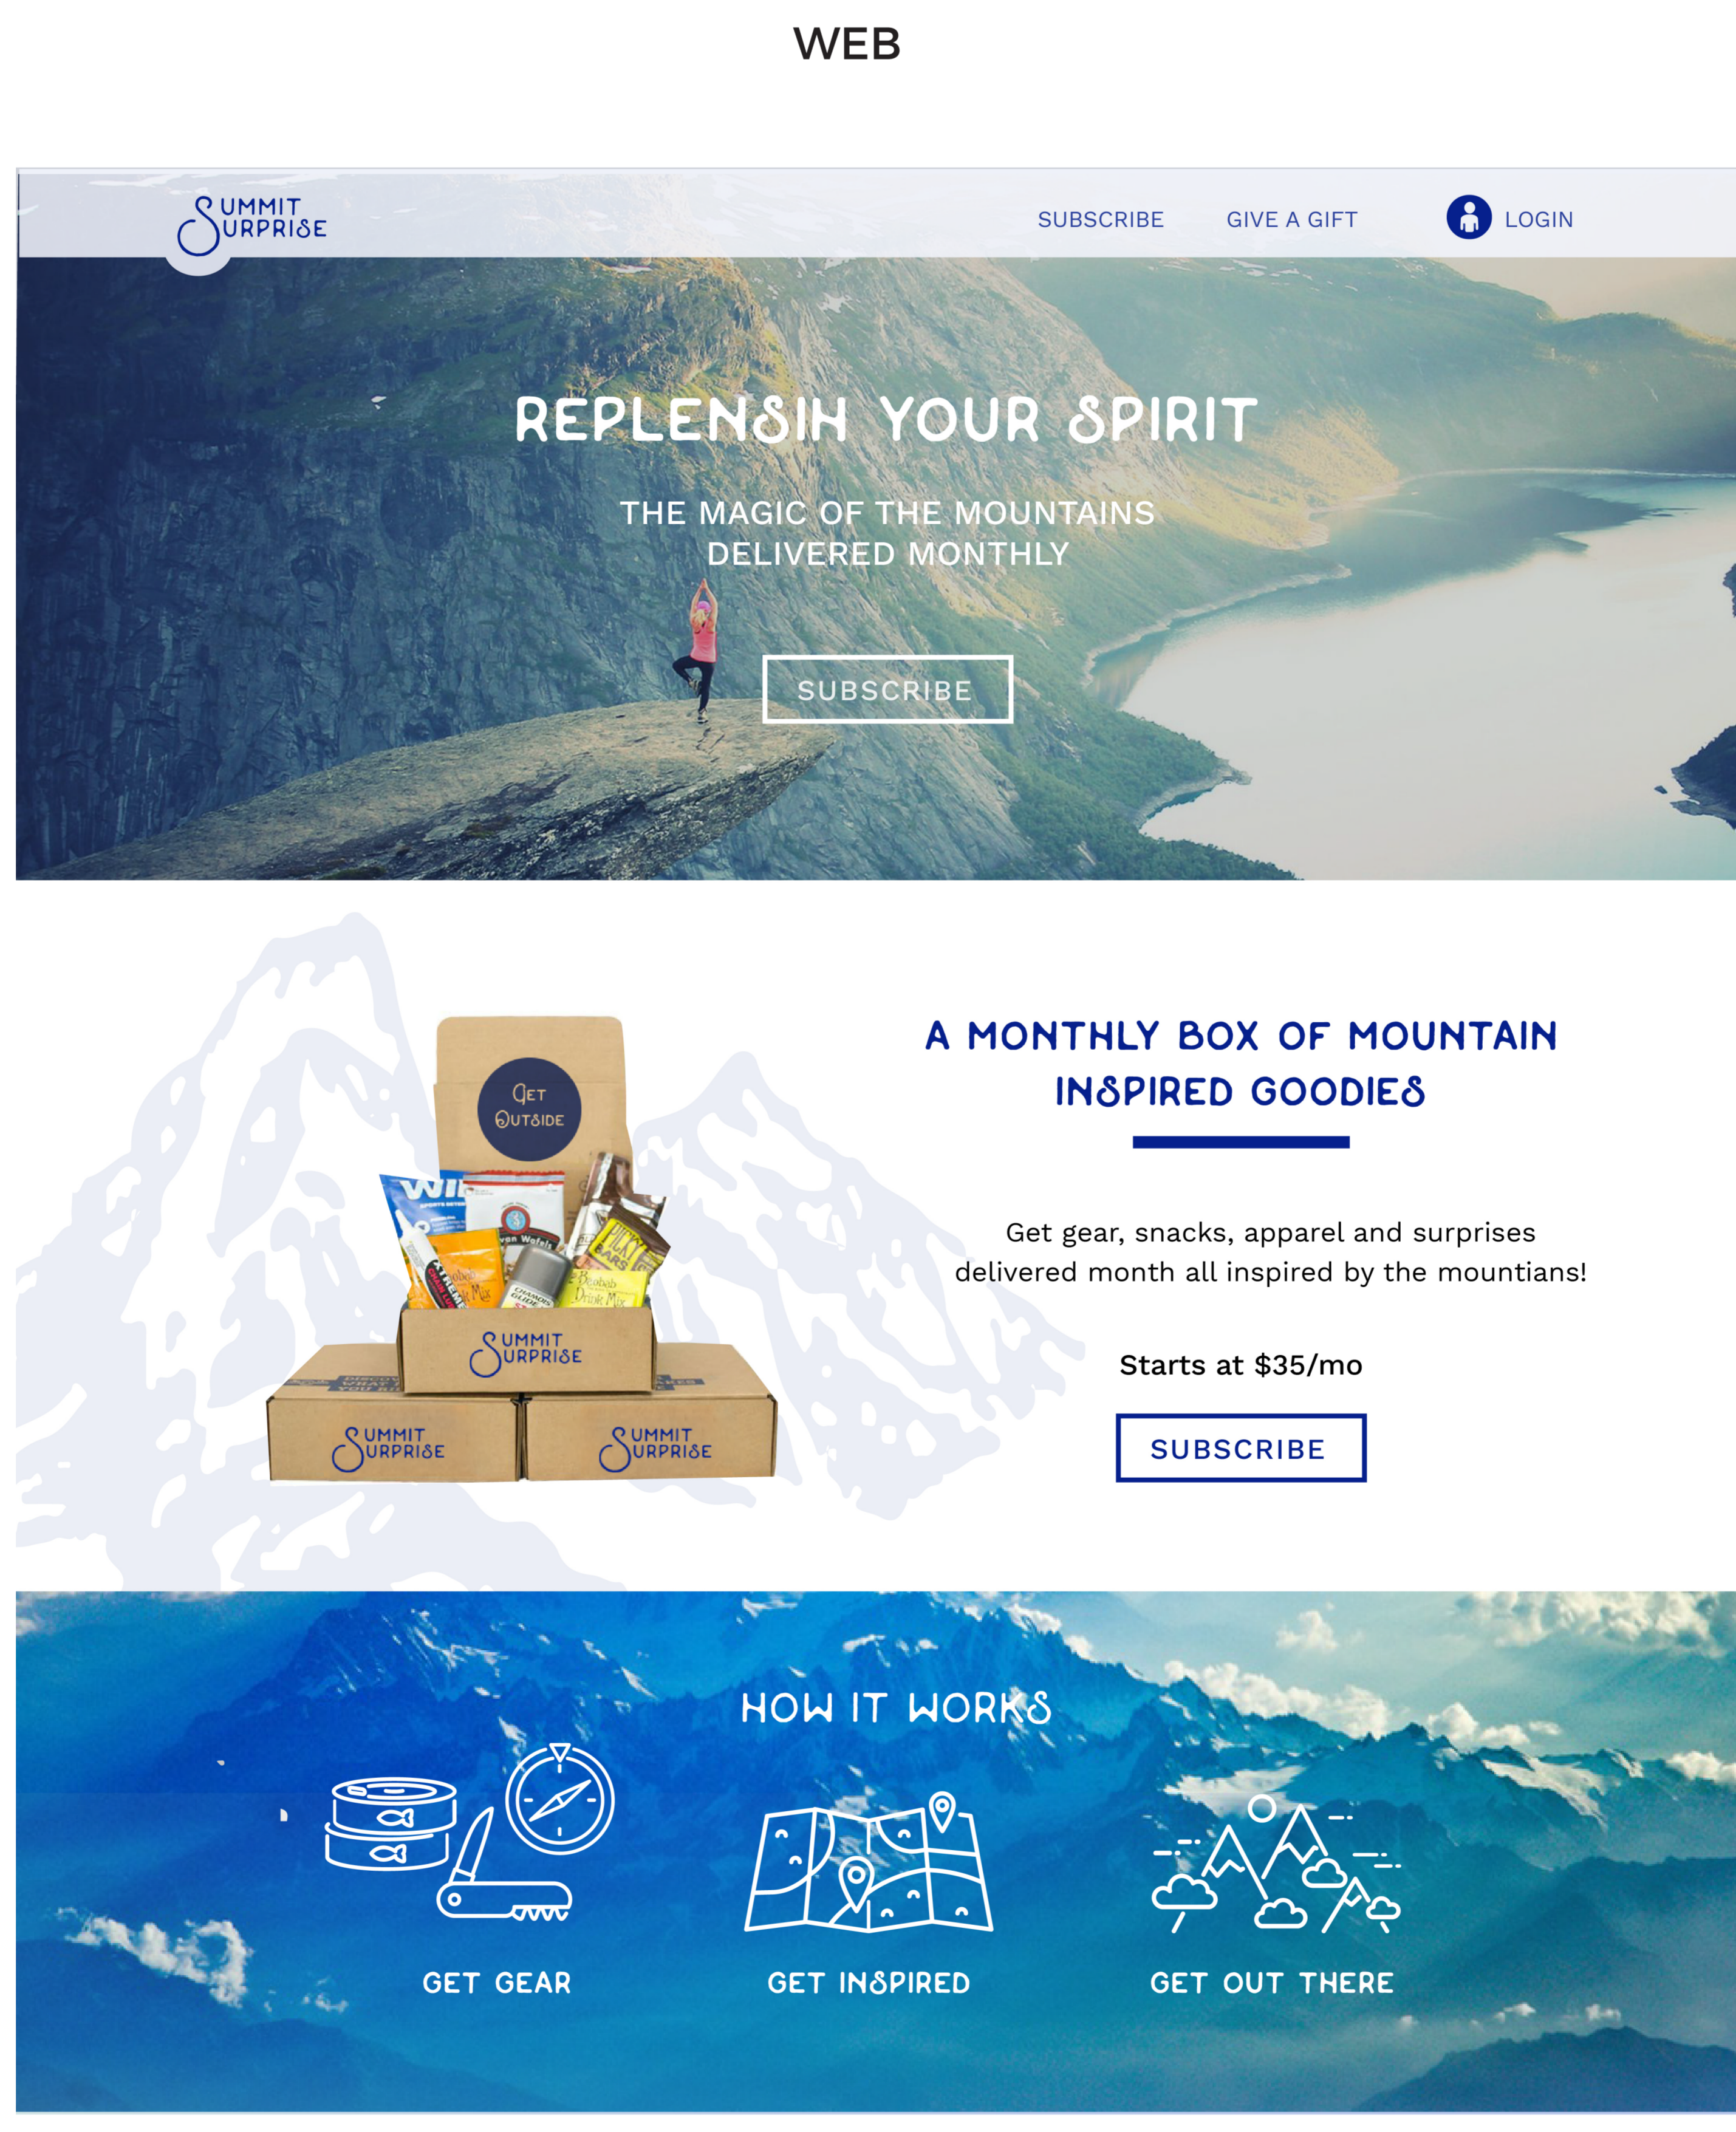

APPLICATION

WEB